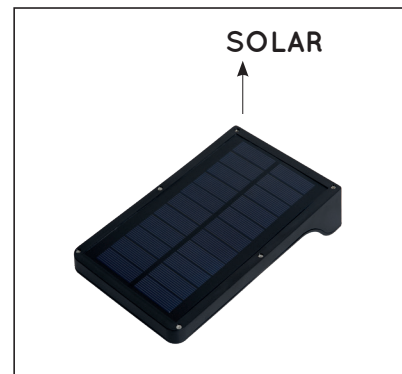

28857/06/30

28857/61/30

BASIC SOLAR

- 3W/INTEGRATED LED/2700K/380lm/incl.
- H 3,6cm/W 11,6cm/L 19cm
- color black
- PC

22862/04/30

PIR motion detector SPECIFICATIONS

The lighting 20% brightness on during the dark.
100% on for 30 seconds when there is movement.
Sensor distance Max.3 meters.