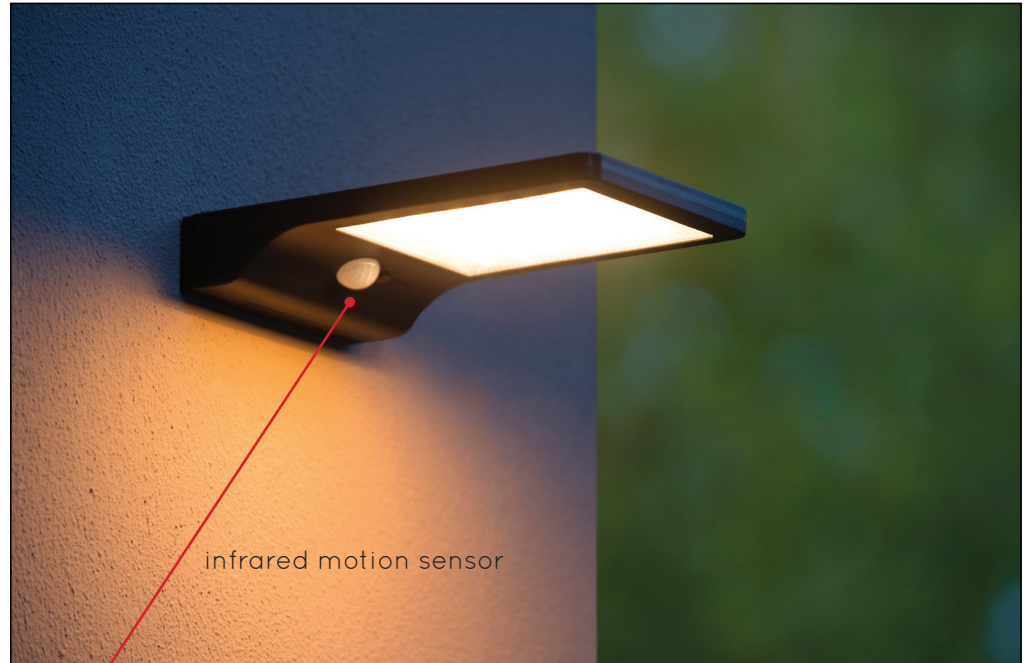

28857/06/30

28857/61/30

BASIC SOLAR

- 3W/INTEGRATED LED/2700K/380lm/incl.
- H 3,6cm/W 11,6cm/L 19cm
- color black
- PC

22862/04/30

PIR motion detector SPECIFICATIONS

The lighting 20% brightness on during the dark.
100% on for 30 seconds when there is movement.
Sensor distance Max.3 meters.