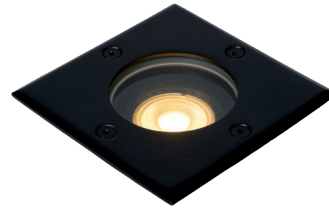

11800/01/30