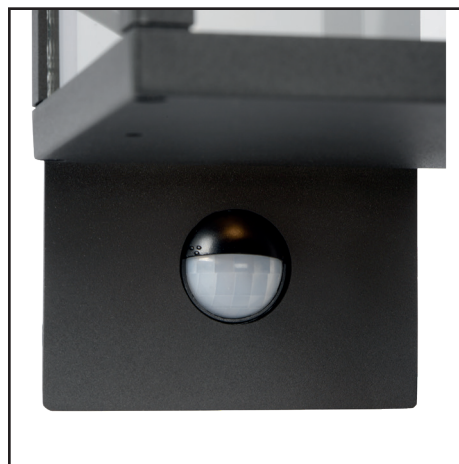

PIR MONTION SENSOR INCL.