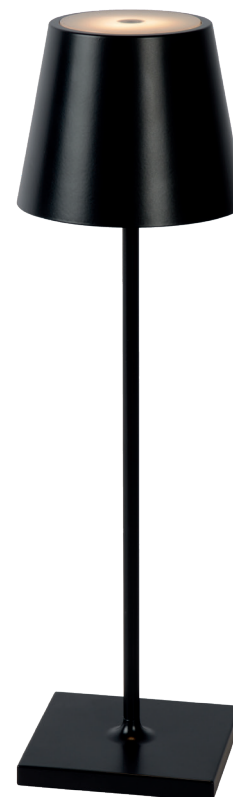

TOUCH ON-OFF
AND DIMMABLE

POWER ADAPTER & CABLE incl.

27888/03/31

27888/03/30

FJARA

06801/01/33

06801/01/97

- 1x0,3w/INTEGRATED LED/2800-3200K/30Lm/incl.
- Ø 17,5cm/H 25cm/total H 40cm
- colors matt black/green/curry bron/terracotta
- metal
- touch dimmer on the product