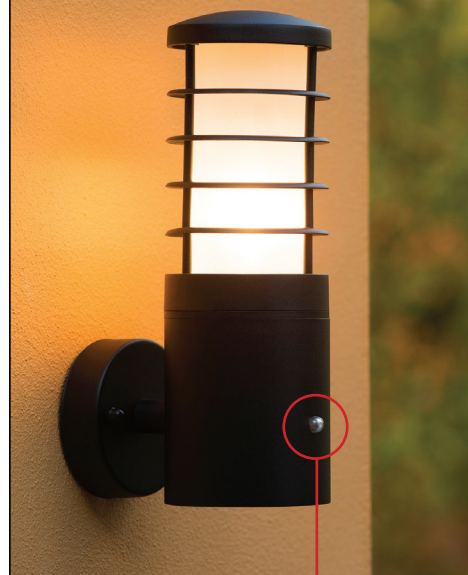

14871/01/30