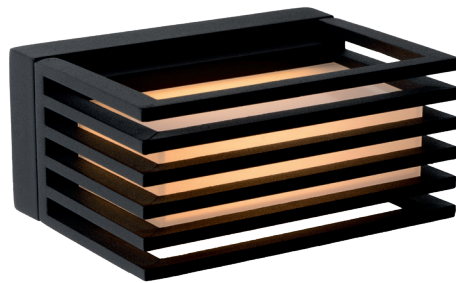

down light

69801/01/30

69801/01/31

up & down light

69801/02/30

69801/02/31

SLITS

27898/10/29

- 30xSMD/10W/INTEGRATED LED/2700K/576lm/incl.
- H 15,4cm/W 16,8cm/L 13cm
- color dark grey
- aluminium & PC

MALTA LED

- 1x5,4W/INTEGRATED SMD LED/3000K/231lm/incl.
- H 6,5cm/W 14cm/D 10,5cm
- color black
- aluminium & pc