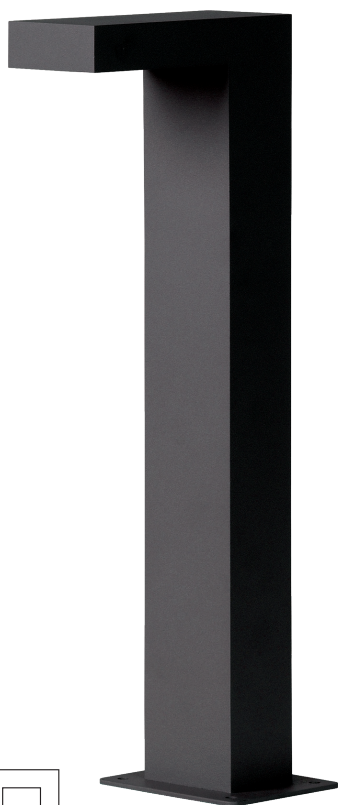

14892/01/30

TEXAS

- 7W/INTEGRATED LED/3000K/420lm/incl.
- H 12cm/W 6cm/L 15cm 28850/24/30
- H 60cm/W 5cm/L 15cm 28851/60/30 - 28851/61/30
- black
- aluminium

infrared motion sensor

28850/24/30

28851/60/30

infrared motion sensor

28851/61/30
WITH IR DETECTOR

TEXAS

- 7W/INTEGRATED LED/3000K/420lm/incl.
- H 12cm/W 6cm/L 15cm 28850/23/30
- H 40cm/W 5cm/L 15cm 28851/40/30
- black
- aluminium

28850/23/30

28851/40/30

GOA

- 6,5W/INTEGRATED LED/3000K/350lm/incl.
- H 6cm/W 13cm/L 15cm 28857/06/30
- H 60cm/W 6cm/L 15cm 28857/61/30
- color black
- aluminium

28857/06/30

28857/61/30

BASIC SOLAR

- 3W/INTEGRATED LED/2700K/380lm/incl.
- H 3,6cm/W 11,6cm/L 19cm
- color black
- PC

22862/04/30

PIR motion detector SPECIFICATIONS

The lighting 20% brightness on during the dark.
100% on for 30 seconds when there is movement.
Sensor distance Max.3 meters.