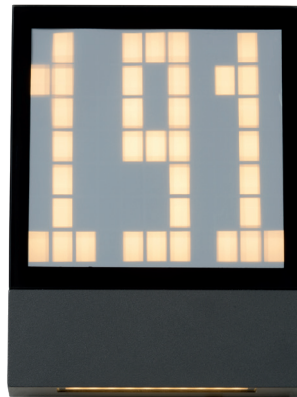

15800/05/30

SINGA LED

- 1x9,6W/INTEGRATED SMD LED/3000K/553lm/incl.
- H 10cm/W 17cm/D 17cm
- color black
- aluminium & pc

15801/10/30

DIGIT

- 3W/INTEGRATED LED/2700K/193lm/incl.
- H 20cm/W 3,6cm/L 15cm
- color black
- aluminium & glass