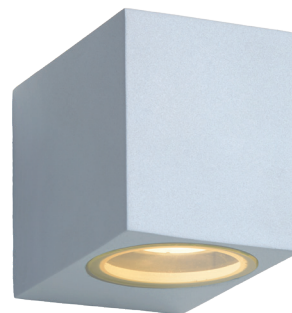

22860/05/31