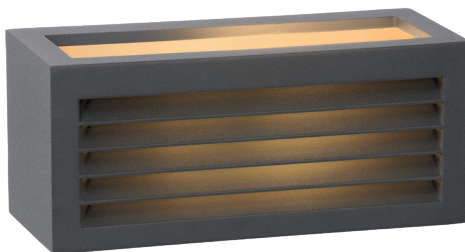

27853/01/97

27853/01/30