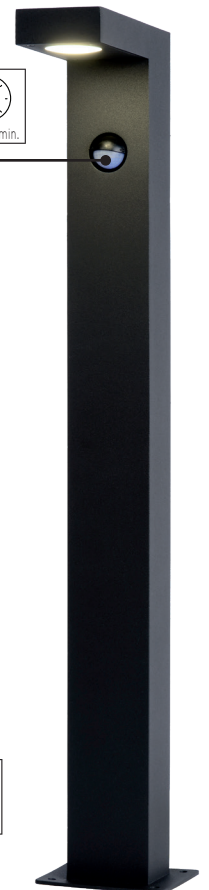

LED	IP44			WARM WHITE BLANC CHAUD
-----	------	--	--	---------------------------------

14881/05/31

14881/05/30

14881/70/30

14881/70/31

NINKE

- 1xGU10/5W max./LED/excl.
- Ø 11cm
- H 16,5cm/W 11cm/D 14cm 14892/01/30
- H 80cm/Ø11cm 14892/80/30
- black
- aluminium + PC

14892/01/30

TEXAS

- 7W/INTEGRATED LED/3000K/420lm/incl.
- H 12cm/W 6cm/L 15cm 28850/24/30
- H 60cm/W 5cm/L 15cm 28851/60/30 - 28851/61/30
- black
- aluminium

infrared motion sensor

28850/24/30

28851/60/30

infrared motion sensor

28851/61/30
WITH IR DETECTOR

TEXAS

- 7W/INTEGRATED LED/3000K/420lm/incl.
- H 12cm/W 6cm/L 15cm 28850/23/30
- H 40cm/W 5cm/L 15cm 28851/40/30
- black
- aluminium

28850/23/30

28851/40/30

GOA

- 6,5W/INTEGRATED LED/3000K/350lm/incl.
- H 6cm/W 13cm/L 15cm 28857/06/30
- H 60cm/W 6cm/L 15cm 28857/61/30
- color black
- aluminium

28857/06/30

28857/61/30

BASIC SOLAR

- 3W/INTEGRATED LED/2700K/380lm/incl.
- H 3,6cm/W 11,6cm/L 19cm
- color black
- PC

22862/04/30

PIR motion detector SPECIFICATIONS

The lighting 20% brightness on during the dark.
100% on for 30 seconds when there is movement.
Sensor distance Max.3 meters.