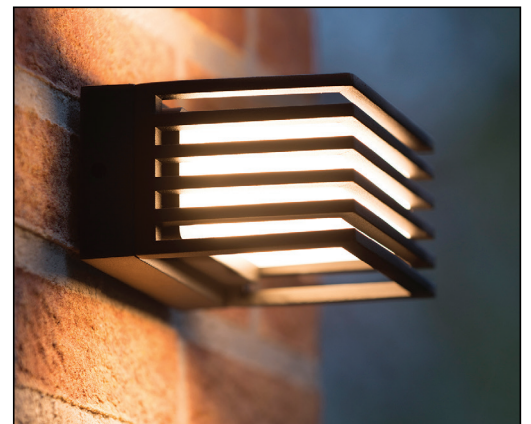

SLITS

27898/10/29

- 30xSMD/10W/INTEGRATED LED/2700K/576lm/incl.
- H 15,4cm/W 16,8cm/L 13cm
- color dark grey
- aluminium & PC

MALTA LED

- 1x5,4W/INTEGRATED SMD LED/3000K/231lm/incl.
- H 6,5cm/W 14cm/D 10,5cm
- color black
- aluminium & pc

15800/05/30