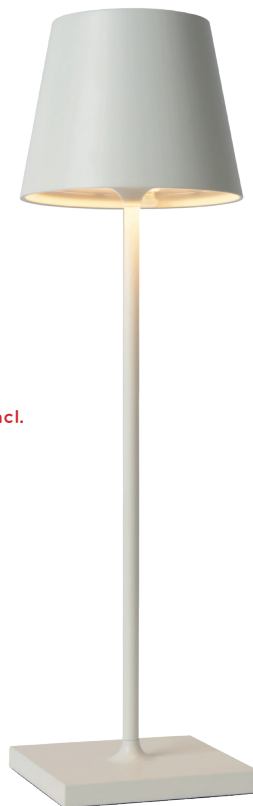

TOUCH ON-OFF
AND DIMMABLE

POWER ADAPTER & CABLE incl.

27888/03/31

27888/03/30

FJARA

06801/01/33

06801/01/97

- 1x0,3w/INTEGRATED LED/2800-3200K/30Lm/incl.
- Ø 17,5cm/H 25cm/total H 40cm
- colors matt black/green/curry bron/terracotta
- metal
- touch dimmer on the product