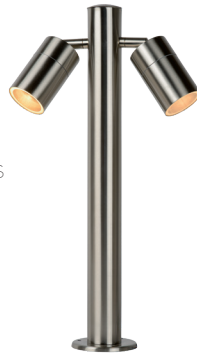

13813/02/31

charging cable

ARNE-LED

- 2xGU10/LED 5W/2700K/350lm/incl.
- H 50cm/W 18cm/W max. 30cm
- Base Ø 9,5cm
- color satin chrome
- stainless steel & glass

ADJUSTABLE SPOTS

14867/10/12

- 1xGU10/LED 5W/2700K/350lm/incl.
- H 50cm/W 18,7cm/D 6,3cm
- colors black & satin chrome
- stainless steel