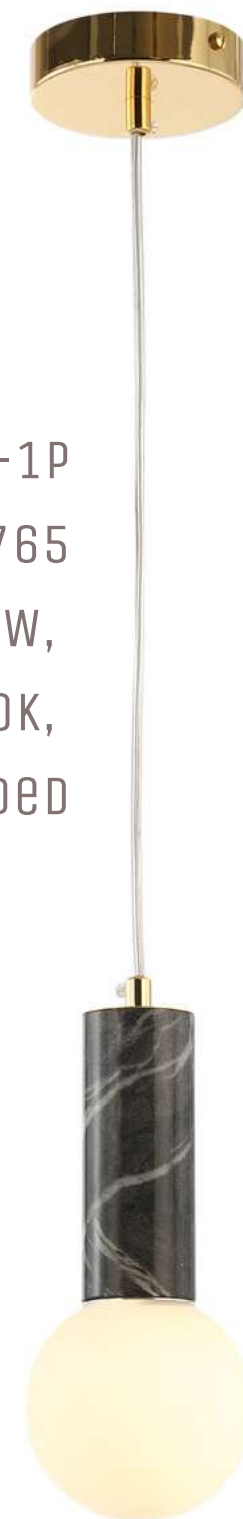

2749-1W
1*G9LED*5W,
400LM, 3000K, INCLUDED

2751-1W
D170*W120*H230
1*G9LED*5W,
400LM, 3000K, INCLUDED

2751-1P
D100*H240/1765
1*G9LED*5W, 400LM,
3000K, INCLUDED

2749-1P
D100*H240/1765
1*G9LED*5W,
400LM, 3000K,
INCLUDED