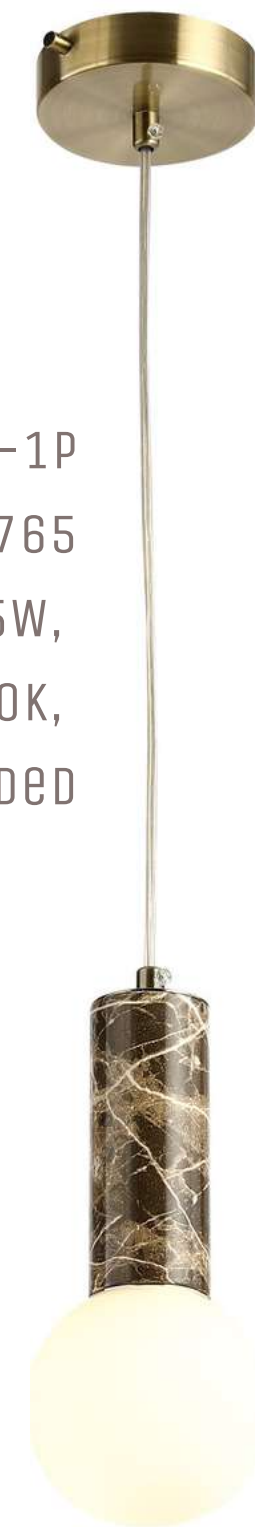

2750-1P
D100*H240/1765
1*G9LED*5W,
400LM, 3000K,
INCLUDED